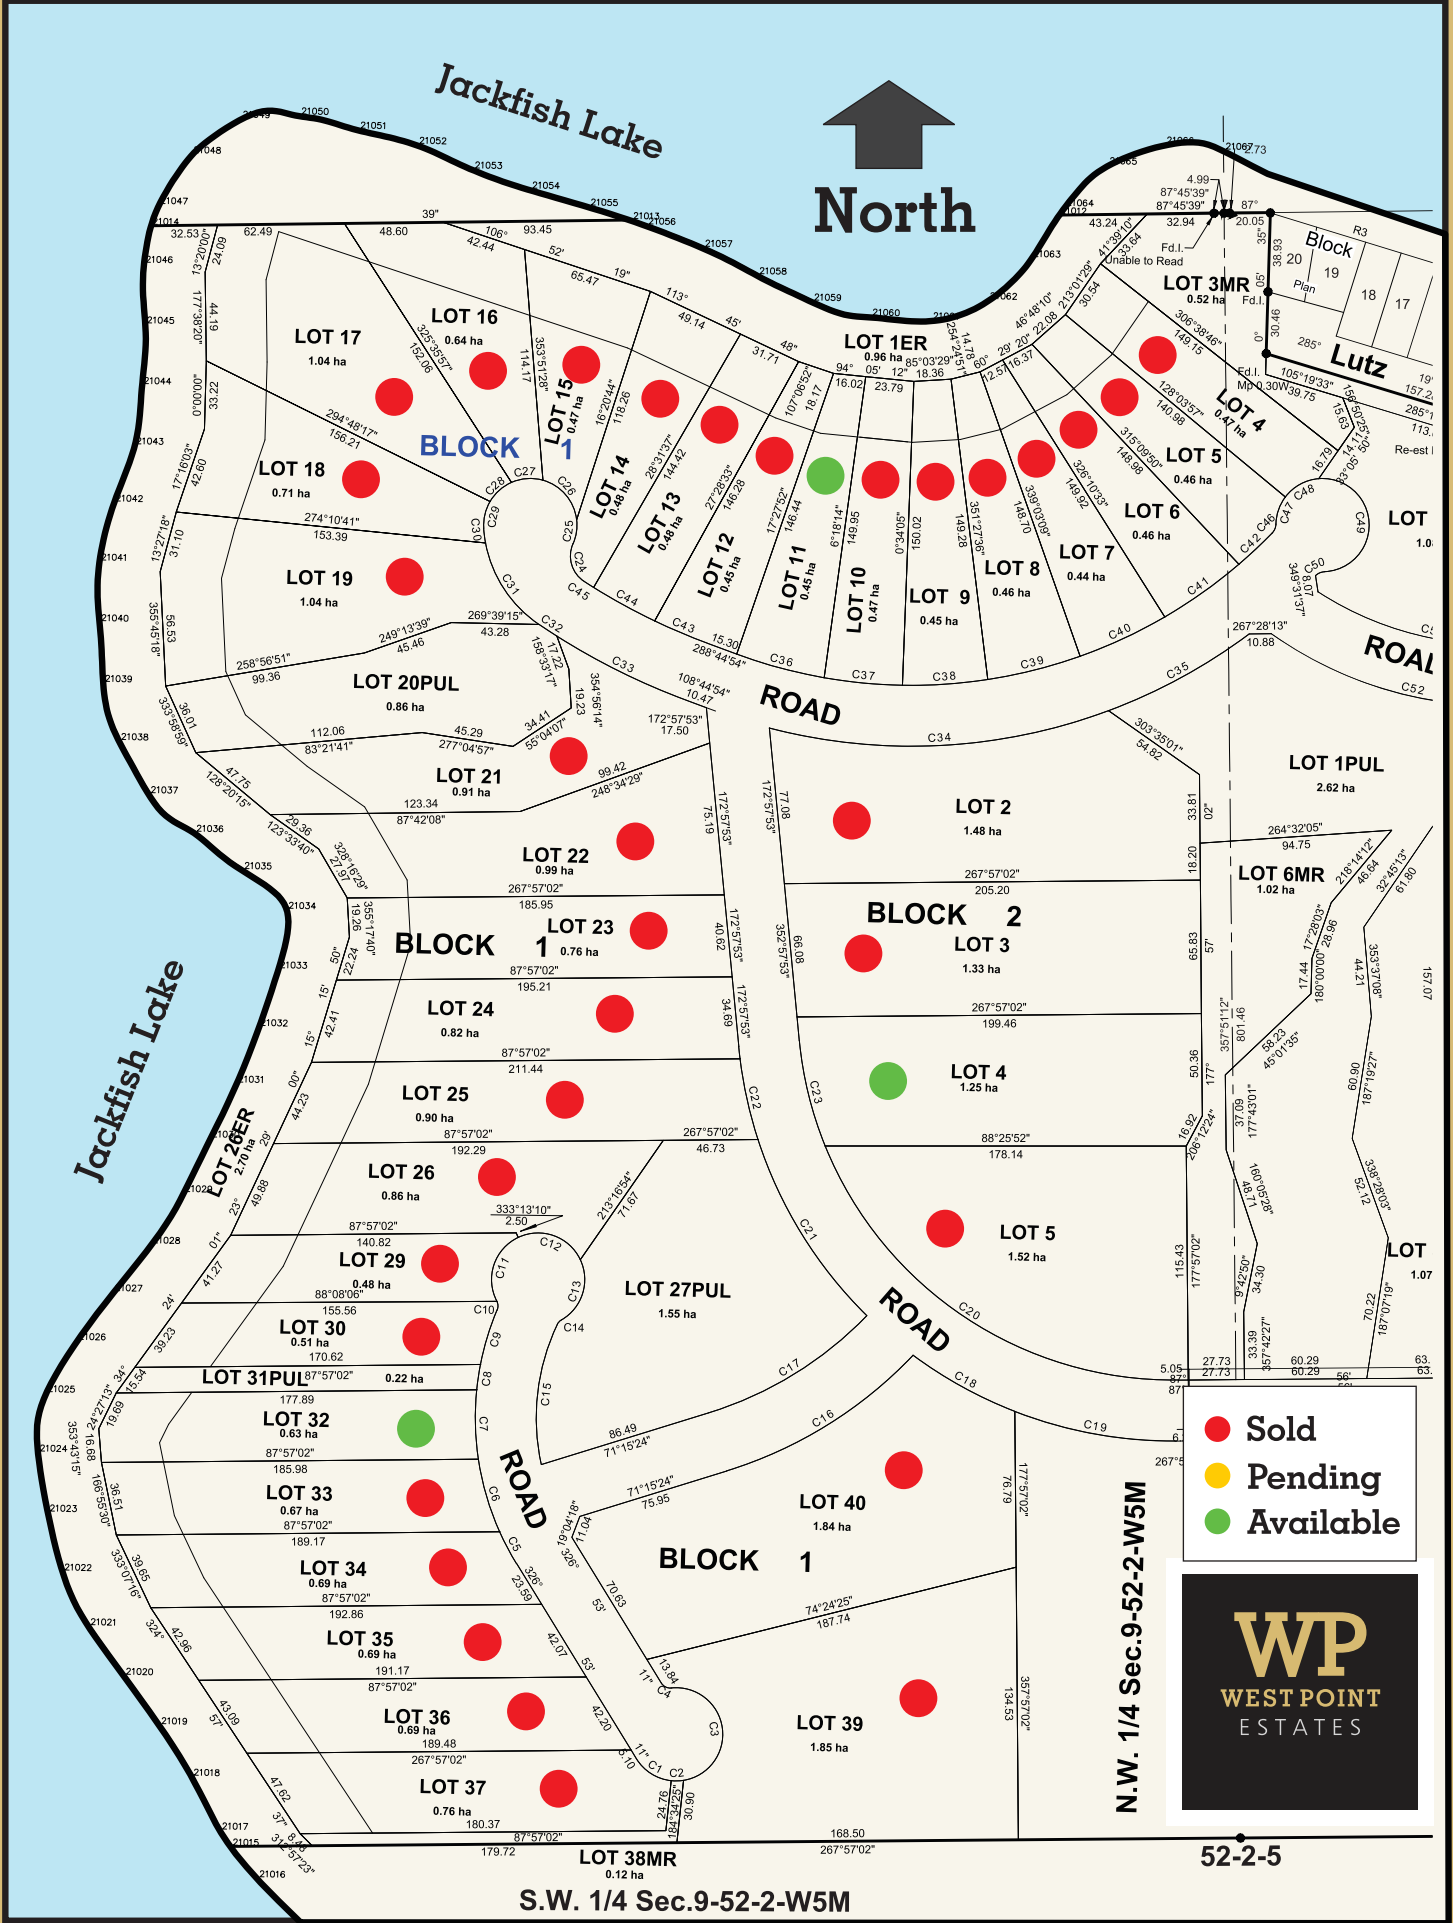

Jackfish Lake

North

- Sold
- Pending
- Available

N.W. 1/4 Sec.9-52-2-W5M

52-2-5

S.W. 1/4 Sec.9-52-2-W5M