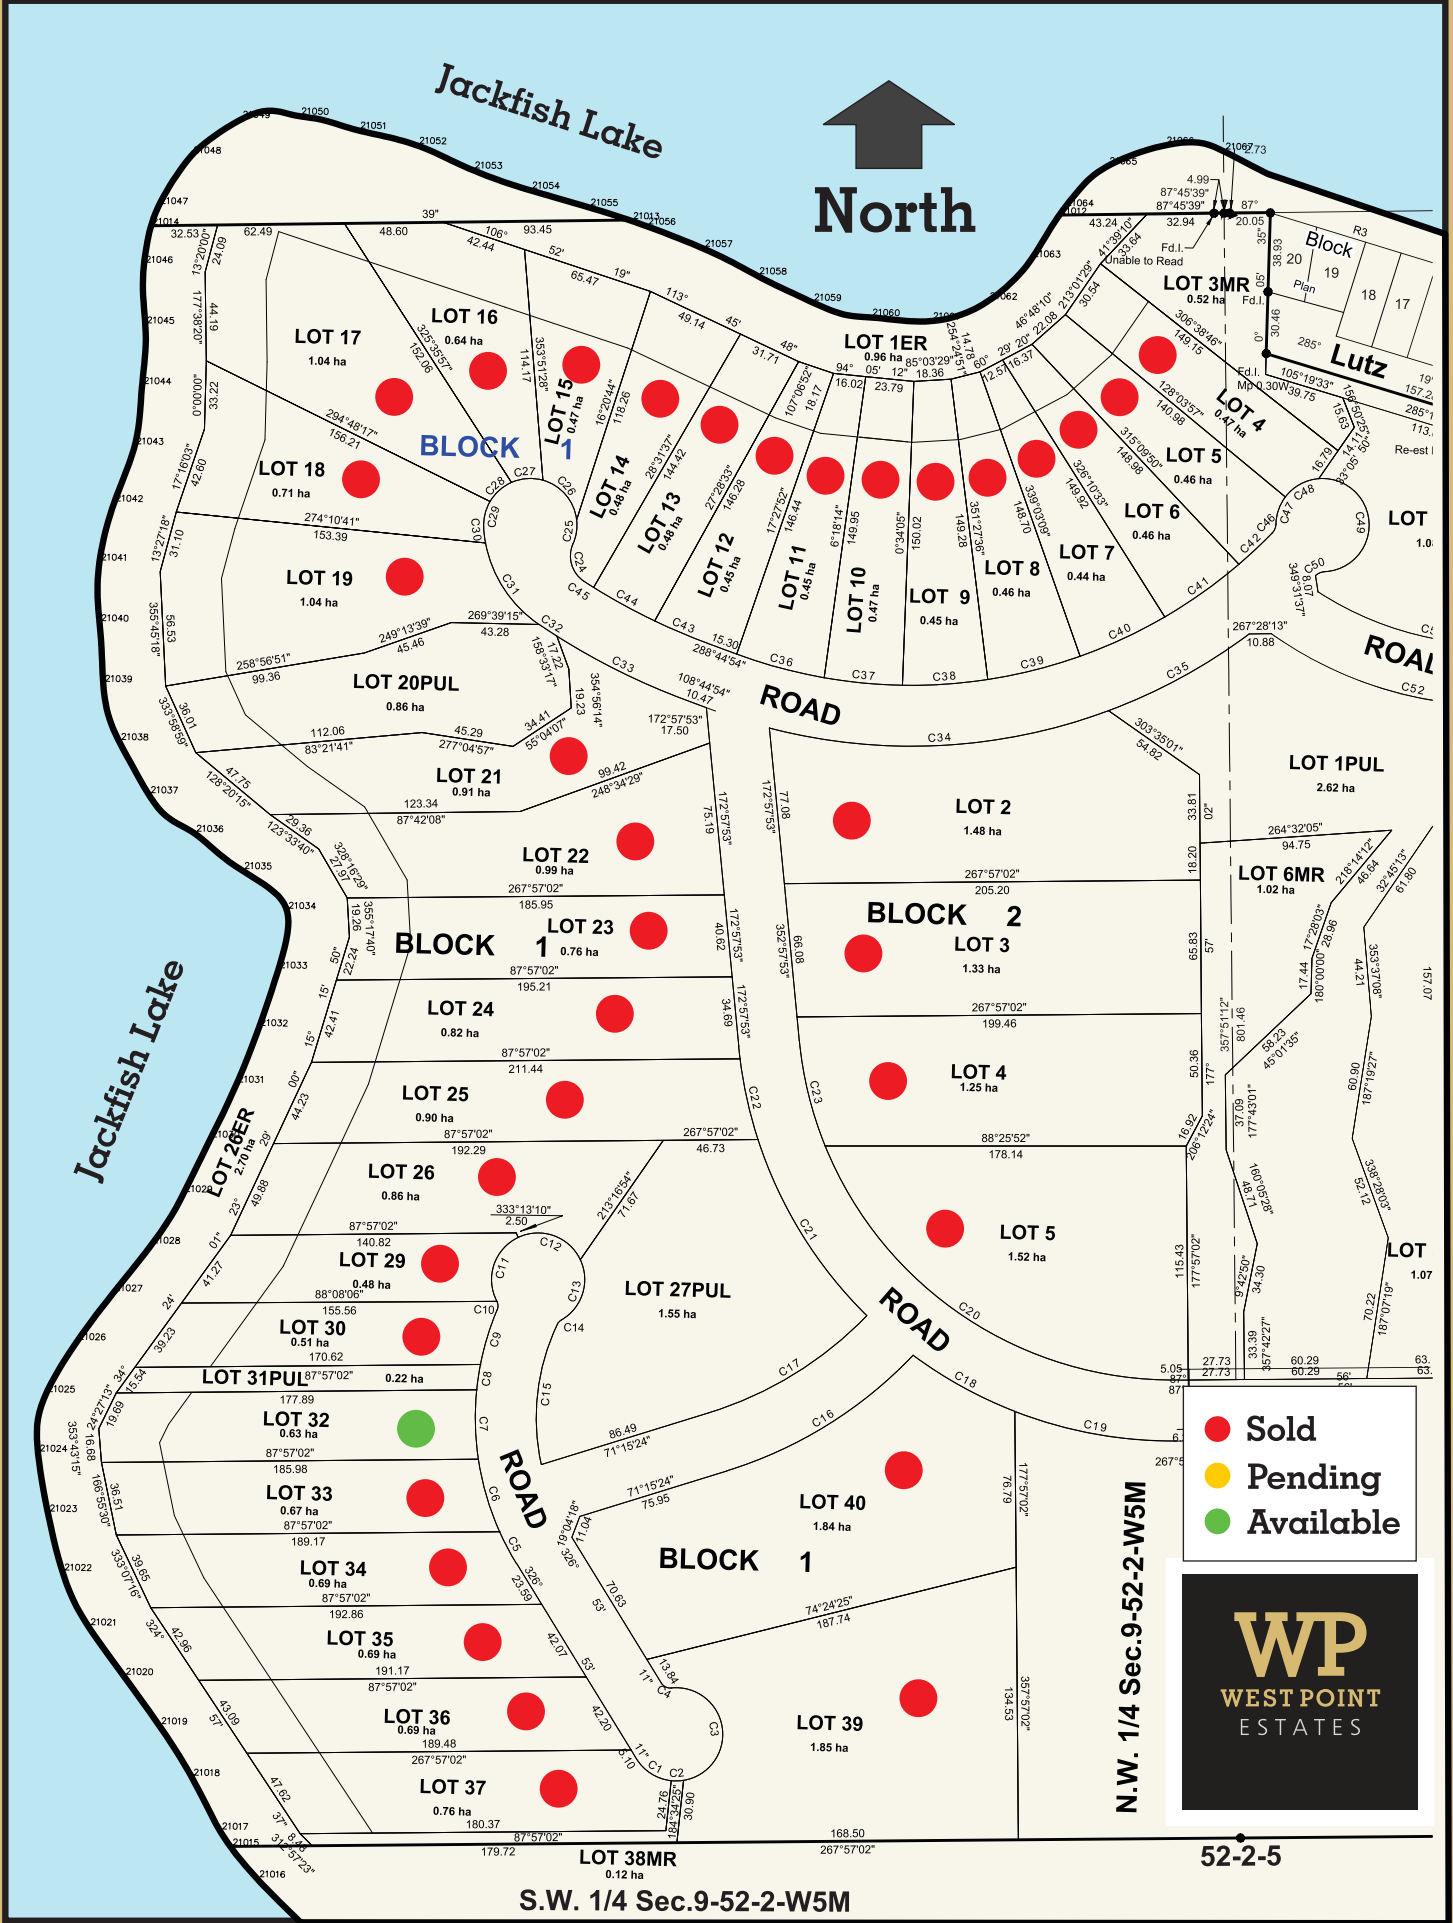

Jackfish Lake

North

- Sold
- Pending
- Available

N.W. 1/4 Sec.9-52-2-W5M

S.W. 1/4 Sec.9-52-2-W5M

52-2-5